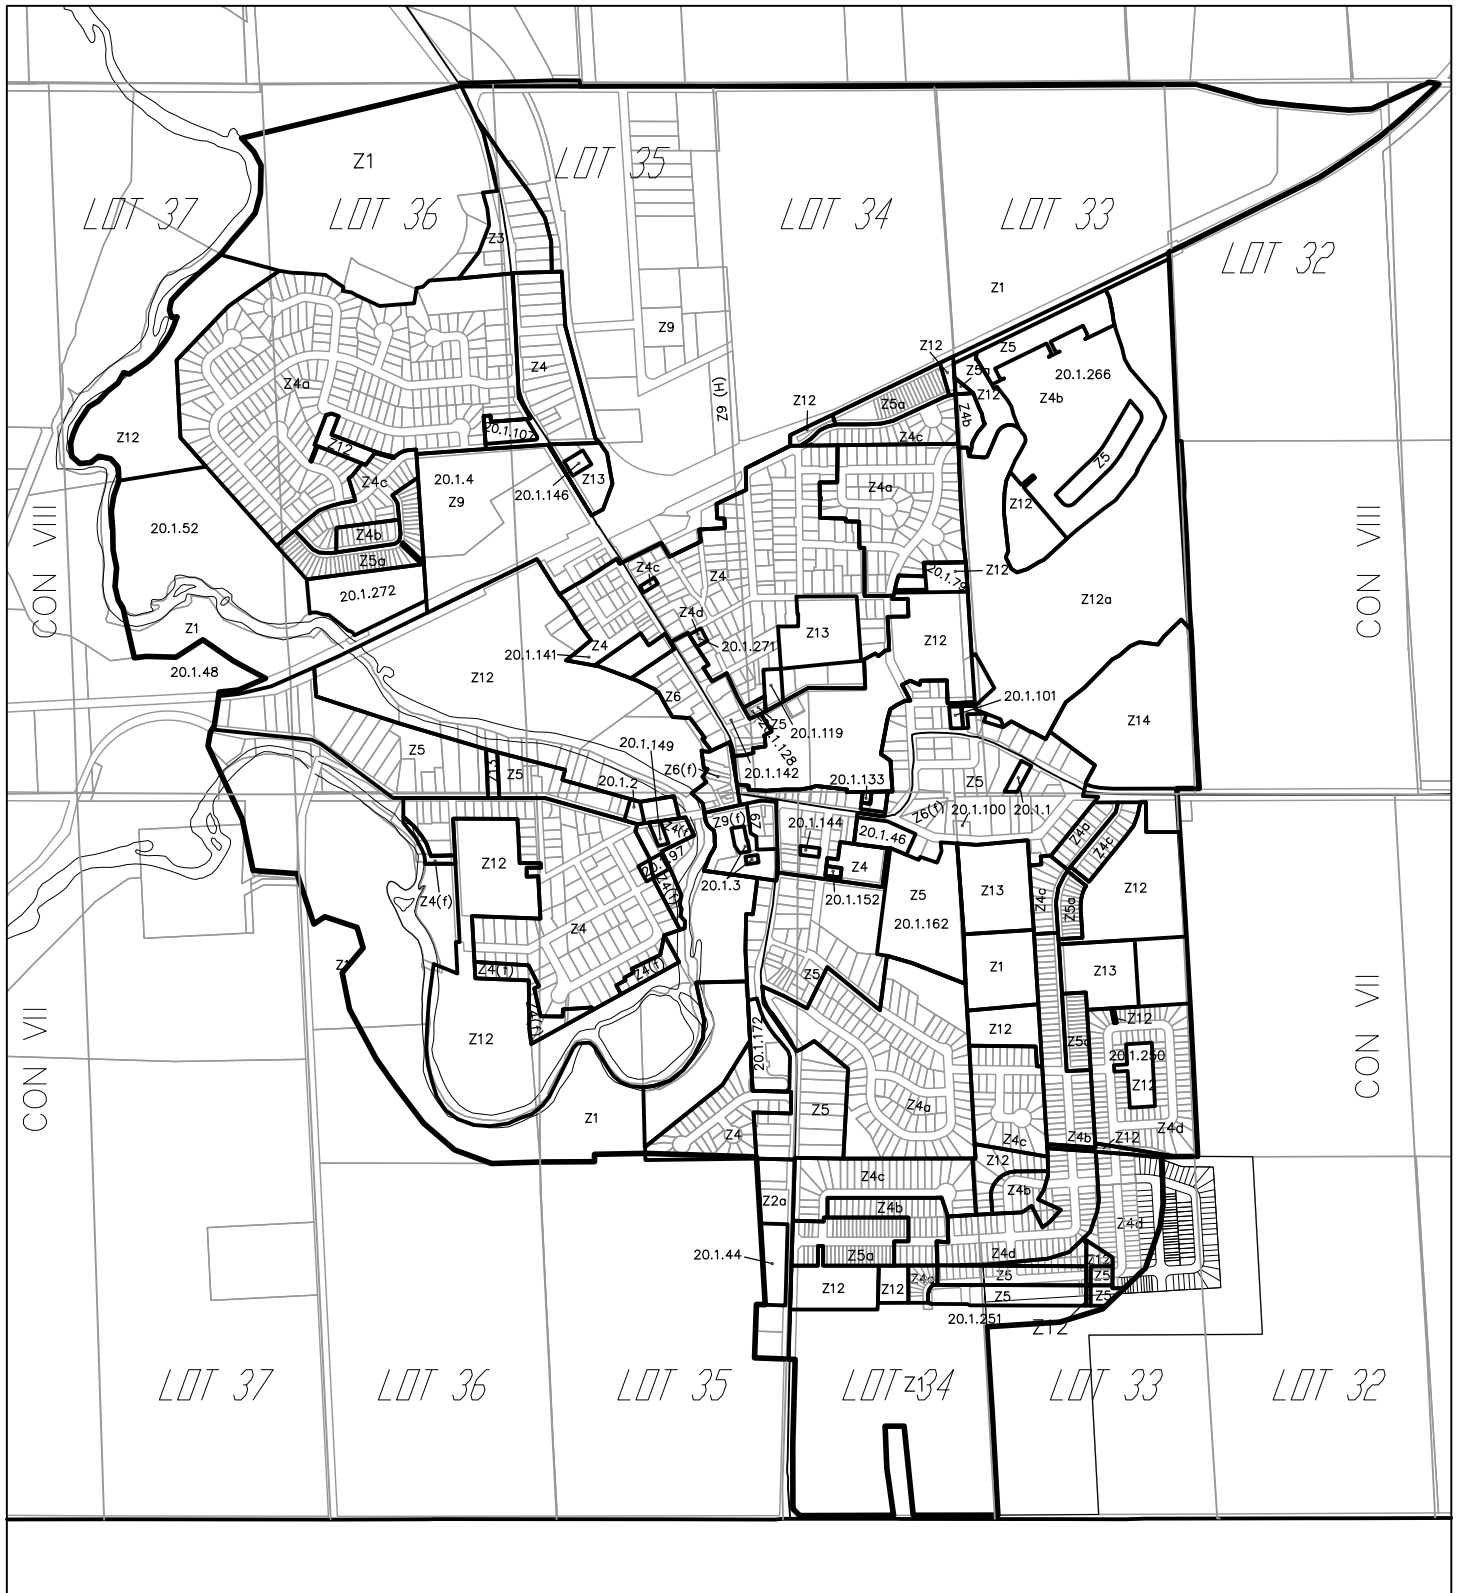

ZONING
AYR SETTLEMENT AREA
TOWNSHIP OF NORTH DUMFRIES

THIS IS PART 139 OF SCHEDULE "B"